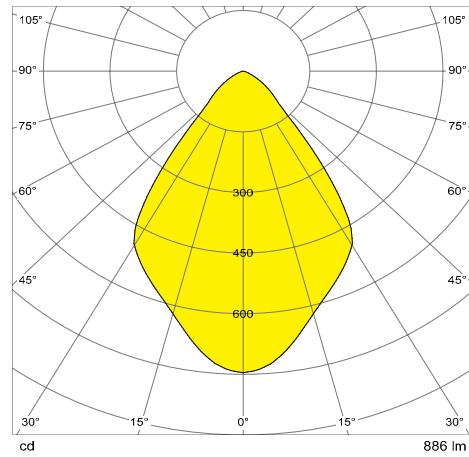

LIGHT INTENSITY DISTRIBUTION

Free download on
www.luctra.eu

LUCTRA

LUCTRA® is a brand of
DURABLE · Hunke & Jochheim GmbH & Co. KG
Westfalenstraße 77–79 · 58636 Iserlohn
P.O. Box 1753 · 58634 Iserlohn · Germany
Phone +49 2371 662445
info@luctra.eu · www.luctra.eu