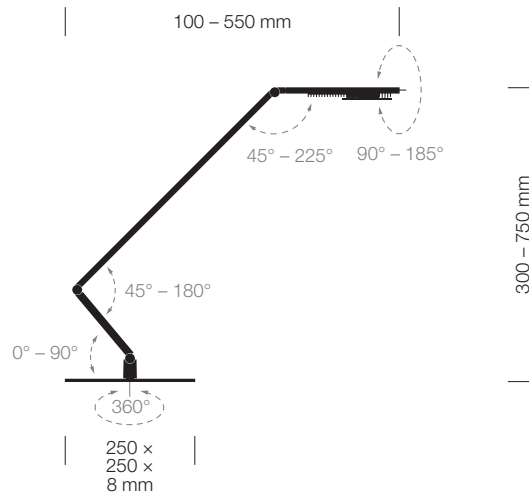

# TABLE LINEAR

reddot award 2015  
winner

Nominated  
2015

With its VITACORE® touch panel, premium LED technology and ease of use, the entry level model stands at a compact 60 centimetre height and offers the same lighting benefits which make LUCTRA® the ideal lamp for the workplace.

# TECHNICAL DATA

TABLE LINEAR	
Product #	9201
Colours	01 black   02 white   23 aluminium
Dimensions	Height: 300 mm–750 mm
	Radius: 100 mm–550 mm
	Lamp base: 250 mm x 250 mm x 8 mm
Material	Aluminium, zinc, steel (lamp base), plastic
Weight	6 kg
Energy efficiency	A++*
Protection type	IP 20
Protection class	III ⚡
<b>Illuminants</b>	
LEDs	2 cold white & 2 warm white LEDs (CREE)
Power consumption	9,5 W**
Luminous flux of luminaire:	neutral white 680 lm*
Light intensity	neutral white 566 cd*
Illuminance	1,000 lux at a height of 60 cm
Luminous efficiency	neutral white 73 lm/W*
Colour temperature (CCT)	2.700 K/3.600/6.500 K
Colour reproduction index	≥ 80
Operating temperature on lamp head	≤ 40°C at 25°C ambient temperature
Burning life	over 50,000 hours
Standby consumption	≤ 0,5 W
Nominal voltage	12–14 V DC
Protection class	II ☐
<b>VITACORE®</b>	
Operation	via VITACORE® electronics
Light strength setting	in 5 steps up to 1,000 lux
Setting of light colour	in 3 steps 2,700 / 3,600 / 6,500 K
Touch panel	made of acrylic glass
<b>Power supply unit</b>	
Desktop power supply	Europlug & BS 1363 (British 3-pin) plug
DC cable length	1,5 m
Nominal voltage	100–240 V, 50–60 Hz
Power consumption	1,5 A
Output	max. 12 V, 48 W, 4 A DC

# TECHNICAL VIEW

LINEAR TABLE  
9201