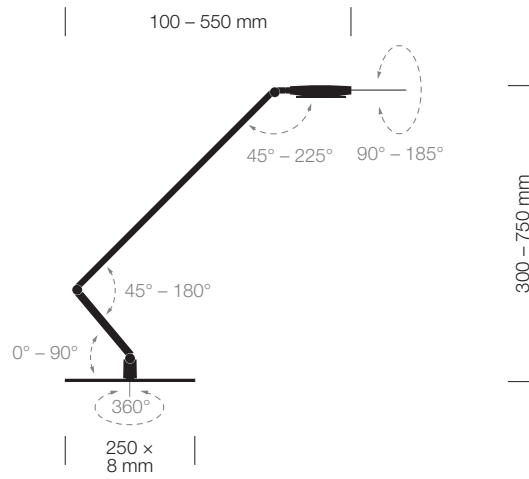

TABLE
RADIAL
FACT SHEET

TABLE RADIAL

Nominated
2015

The entry-level model of the RADIAL product line has been designed to meet the requirements of the modern office. With only minor differences in equipment, it offers the same features as the PRO model, which is ten centimetres higher and contributes to making work easier on a long-term basis.

TECHNICAL DATA

TABLE RADIAL	
Product #	9201
Colours	01 black 02 white 23 aluminium
Dimensions	Height: 300 mm–750 mm
	Radius: 100 mm–550 mm
	Lamp base (Ø): 250 mm x 8 mm
Material	Aluminium, zinc, steel (lamp base), plastic
Weight	4,5 kg
Energy efficiency	A++*
Protection type	IP 20
Protection class	III ⚡
Illuminants	
LEDs	2 cold white & 2 warm white LEDs (CREE)
Power consumption	9,5 W**
Luminous flux of luminaire:	neutral white 680 lm*
Light intensity	neutral white 566 cd*
Illuminance	1,000 lux at a height of 60 cm
Luminous efficiency	neutral white 73 lm/W*
Colour temperature (CCT)	2.700 K/3.600/6.500 K
Colour reproduction index	≥ 80
Operating temperature on lamp head	≤ 40°C at 25°C ambient temperature
Burning life	over 50,000 hours
Standby consumption	≤ 0,5 W
Nominal voltage	12–14 V DC
Protection class	II ☐
VITACORE®	
Operation	via VITACORE® electronics
Light strength setting	in 5 steps up to 1,000 lux
Setting of light colour	in 3 steps 2,700 / 3,600 / 6,500 K
Touch panel	made of acrylic glass
Power supply unit	
Desktop power supply	Europlug & BS 1363 (British 3-pin) plug
DC cable length	1,5 m
Nominal voltage	100–240 V, 50–60 Hz
Power consumption	1,5 A
Output	max. 12 V, 48 W, 4 A DC

*with warm white and cold white LEDs switched on
 **with cold white LEDs switched on to 100%

TECHNICAL VIEW

RADIAL TABLE
9202

LIGHT INTENSITY DISTRIBUTION

Free download on
www.luctra.eu

LUCTRA

LUCTRA® is a brand of
DURABLE · Hunke & Jochheim GmbH & Co. KG
Westfalenstraße 77–79 · 58636 Iserlohn
P.O. Box 1753 · 58634 Iserlohn · Germany
Phone +49 2371 662445
info@luctra.eu · www.luctra.eu