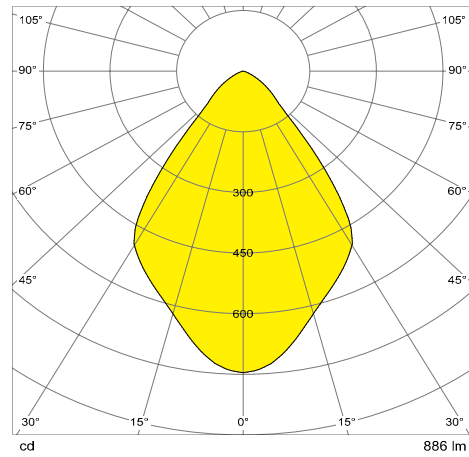

TECHNICAL DATA

TABLE RADIAL	
Product #	9201
Colours	01 black 02 white 23 aluminium
Dimensions	Height: 300 mm–750 mm
	Radius: 100 mm–550 mm
	Lamp base (Ø): 250 mm x 8 mm
Material	Aluminium, zinc, steel (lamp base), plastic
Weight	4,5 kg
Energy efficiency	A++*
Protection type	IP 20
Protection class	III ⚡
Illuminants	
LEDs	2 cold white & 2 warm white LEDs (CREE)
Power consumption	9,5 W**
Luminous flux of luminaire:	neutral white 680 lm*
Light intensity	neutral white 566 cd*
Illuminance	1,000 lux at a height of 60 cm
Luminous efficiency	neutral white 73 lm/W*
Colour temperature (CCT)	2.700 K/3.600/6.500 K
Colour reproduction index	≥ 80
Operating temperature on lamp head	≤ 40°C at 25°C ambient temperature
Burning life	over 50,000 hours
Standby consumption	≤ 0,5 W
Nominal voltage	12–14 V DC
Protection class	II ☐
VITACORE®	
Operation	via VITACORE® electronics
Light strength setting	in 5 steps up to 1,000 lux
Setting of light colour	in 3 steps 2,700 / 3,600 / 6,500 K
Touch panel	made of acrylic glass
Power supply unit	
Desktop power supply	Europlug & BS 1363 (British 3-pin) plug
DC cable length	1,5 m
Nominal voltage	100–240 V, 50–60 Hz
Power consumption	1,5 A
Output	max. 12 V, 48 W, 4 A DC

*with warm white and cold white LEDs switched on
 **with cold white LEDs switched on to 100%

TECHNICAL VIEW

RADIAL TABLE
9202

LIGHT INTENSITY DISTRIBUTION

Free download on
www.luctra.eu

LUCTRA

LUCTRA® is a brand of
DURABLE · Hunke & Jochheim GmbH & Co. KG
Westfalenstraße 77–79 · 58636 Iserlohn
P.O. Box 1753 · 58634 Iserlohn · Germany
Phone +49 2371 662445
info@luctra.eu · www.luctra.eu