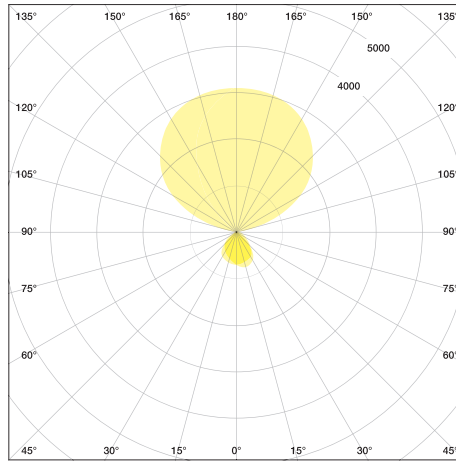

VITAWORK[®] 12

FACT SHEET

VITAWORK® 12

TECHNICAL DATA

VITAWORK® 12	
Colours	Metallic Silver/Black
Dimensions	Height: 2,040 mm
	Luminaire head (W x D x H): 542 mm x 370 mm x 32,5 mm
	Ceiling height clearance: > 2 m
Lamp base	C-shaped
Material	Aluminium, Steel (lamp base), Plastic (touch panel & side caps)
Energy efficiency	A++
Protection type	IP 20
Protection class	I Ⓢ

Illuminants	
Fitted with	LED
Power consumption	86 W
Light distribution	Asymmetric or Symmetric
Luminous flux direct	1,566 lm
Luminous flux indirect	9,579 lm
Nominal luminous flux	12,000 lm
Luminous efficiency	130 lm/W
Colour temperature (CCT)	4,000 K
Colour tolerance	< 3 SDCM
50,000 h	L85B10
UGR	< 19
Colour reproduction index	≥ 80
LED life	over 50,000 hours
Shock-proof plug	Schuko-plug (Typ F)*
Standby consumption	≤ 0,5 W

*Additional plugs are available. Article numbers differ. Please contact us.

TECHNICAL VIEW

LIGHT DISTRIBUTION CURVE

VITAWORK®
9241/9242/9245/9246/9249

VITAWORK®
9243/9244/9247/9248/9252

Free download at www.luctra.eu