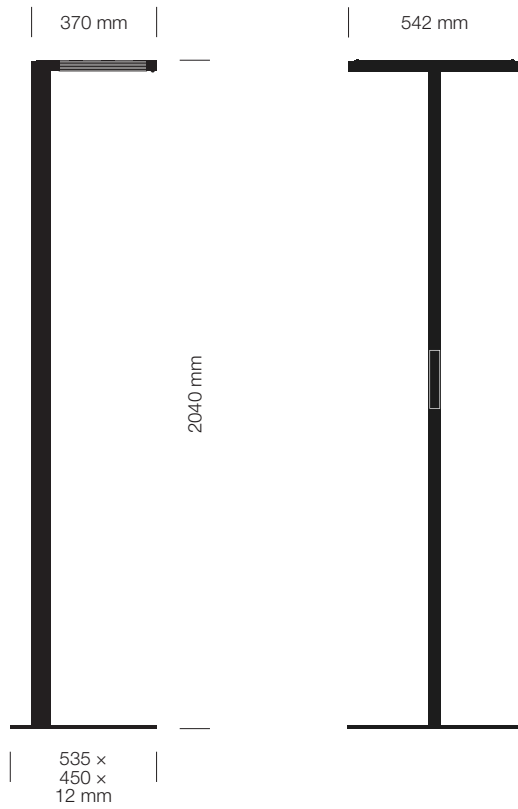

VITAWORK[®] 12

FACT SHEET

VITAWORK® 12

TECHNICAL DATA

VITAWORK® 12	
Colours	Metallic Silver/Black
Dimensions	Height: 2,040 mm
	Luminaire head (W x D x H): 542 mm x 370 mm x 32,5 mm
	Ceiling height clearance: > 2 m
Lamp base	C-shaped
Material	Aluminium, Steel (lamp base), Plastic (touch panel & side caps)
Energy efficiency	A++
Protection type	IP 20
Protection class	I Ⓢ

Illuminants	
Fitted with	LED
Power consumption	86 W
Light distribution	Asymmetric or Symmetric
Luminous flux direct	1,566 lm
Luminous flux indirect	9,579 lm
Nominal luminous flux	12,000 lm
Luminous efficiency	130 lm/W
Colour temperature (CCT)	4,000 K
Colour tolerance	< 3 SDCM
50,000 h	L85B10
UGR	< 19
Colour reproduction index	≥ 80
LED life	over 50,000 hours
Shock-proof plug	Schuko-plug (Typ F)*
Standby consumption	≤ 0,5 W

*Additional plugs are available. Article numbers differ. Please contact us.

TECHNICAL VIEW

LIGHT DISTRIBUTION CURVE

VITAWORK®
9241/9242/9245/9246/9249

VITAWORK®
9243/9244/9247/9248/9252

Free download at www.luctra.eu