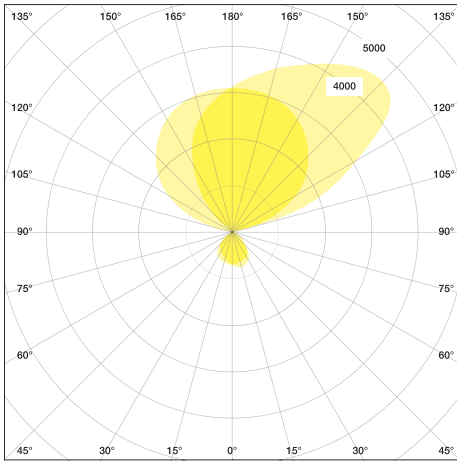

VITAWORK[®] 12

FACT SHEET

VITAWORK® 12

TECHNICAL DATA

VITAWORK® 12	
Colours	Metallic Silver/Black
Dimensions	Height: 2,040 mm
	Luminaire head (W x D x H): 542 mm x 370 mm x 32,5 mm
	Ceiling height clearance: > 2 m
Lamp base	C-shaped
Material	Aluminium, Steel (lamp base), Plastic (touch panel & side caps)
Energy efficiency	A++
Protection type	IP 20
Protection class	I Ⓢ

Illuminants	
Fitted with	LED
Power consumption	86 W
Light distribution	Asymmetric or Symmetric
Luminous flux direct	1,566 lm
Luminous flux indirect	9,579 lm
Nominal luminous flux	12,000 lm
Luminous efficiency	130 lm/W
Colour temperature (CCT)	4,000 K
Colour tolerance	< 3 SDCM
50,000 h	L85B10
UGR	< 19
Colour reproduction index	≥ 80
LED life	over 50,000 hours
Shock-proof plug	Schuko-plug (Typ F)*
Standby consumption	≤ 0,5 W

*Additional plugs are available. Article numbers differ. Please contact us.

TECHNICAL VIEW

LIGHT DISTRIBUTION CURVE

VITAWORK®
9241/9242/9245/9246/9249

VITAWORK®
9243/9244/9247/9248/9252

Free download at www.luctra.eu