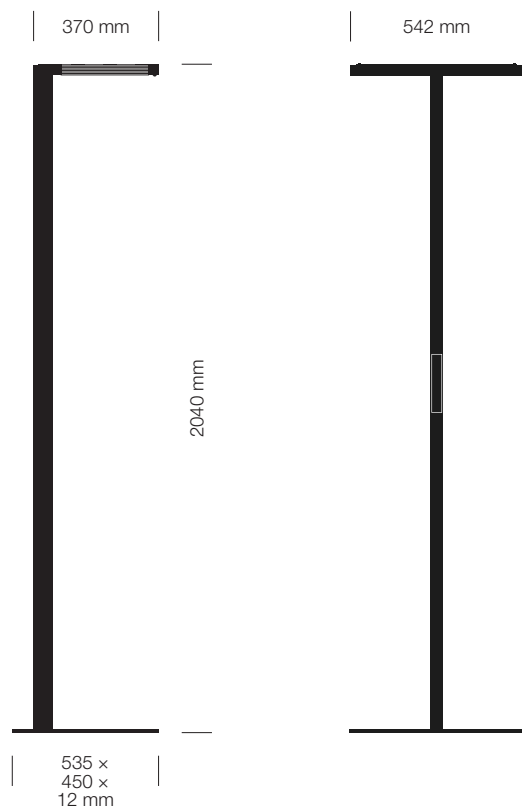

VITAWORK[®] 17

FACT SHEET

VITAWORK® 17

TECHNICAL DATA

VITAWORK® 17	
Colours	Metallic Silver/Black
Dimensions	Height: 2,040 mm
	Luminaire head (W x D x H): 542 mm x 370 mm x 32,5 mm
	Ceiling height clearance: > 2 m
Lamp base	C-shaped
Material	Aluminium, Steel (lamp base), Plastic (touch panel & side caps)
Energy efficiency	A++
Protection type	IP 20
Protection class	I ⚡

Illuminants	
Fitted with	LED
Power consumption	123 W
Light distribution	Asymmetric or Symmetric
Luminous flux direct	1,566 lm
Luminous flux indirect	14,323 lm
Nominal luminous flux	17,000 lm
Luminous efficiency	130 lm/W
Colour temperature (CCT)	4,000 K
Colour tolerance	< 3 SDCM
50,000 h	L85B10
UGR	< 19
Colour reproduction index	≥ 80
LED life	over 50,000 hours
Shock-proof plug	Schuko-plug (Typ F)*
Standby consumption	≤ 0,5 W

*Additional plugs are available. Article numbers differ. Please contact us.

TECHNICAL VIEW

LIGHT DISTRIBUTION CURVE

VITAWORK®
9241/9242/9245/9246/9249

VITAWORK®
9243/9244/9247/9248/9252

Free download at www.luctra.eu