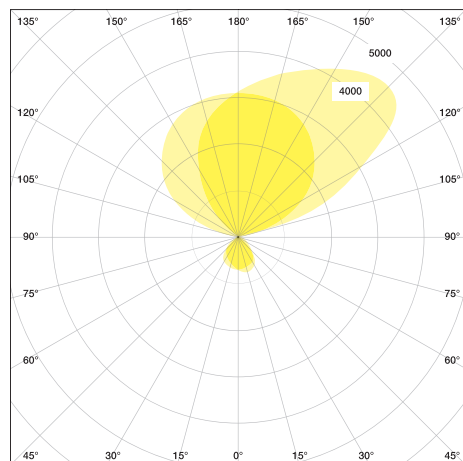

VITAWORK[®] 17

FACT SHEET

VITAWORK® 17

TECHNICAL DATA

VITAWORK® 17	
Colours	Metallic Silver/Black
Dimensions	Height: 2,040 mm
	Luminaire head (W x D x H): 542 mm x 370 mm x 32,5 mm
	Ceiling height clearance: > 2 m
Lamp base	C-shaped
Material	Aluminium, Steel (lamp base), Plastic (touch panel & side caps)
Energy efficiency	A++
Protection type	IP 20
Protection class	I ⚡

Illuminants	
Fitted with	LED
Power consumption	123 W
Light distribution	Asymmetric or Symmetric
Luminous flux direct	1,566 lm
Luminous flux indirect	14,323 lm
Nominal luminous flux	17,000 lm
Luminous efficiency	130 lm/W
Colour temperature (CCT)	4,000 K
Colour tolerance	< 3 SDCM
50,000 h	L85B10
UGR	< 19
Colour reproduction index	≥ 80
LED life	over 50,000 hours
Shock-proof plug	Schuko-plug (Typ F)*
Standby consumption	≤ 0,5 W

*Additional plugs are available. Article numbers differ. Please contact us.

TECHNICAL VIEW

LIGHT DISTRIBUTION CURVE

VITAWORK®
9241/9242/9245/9246/9249

VITAWORK®
9243/9244/9247/9248/9252

Free download at www.luctra.eu