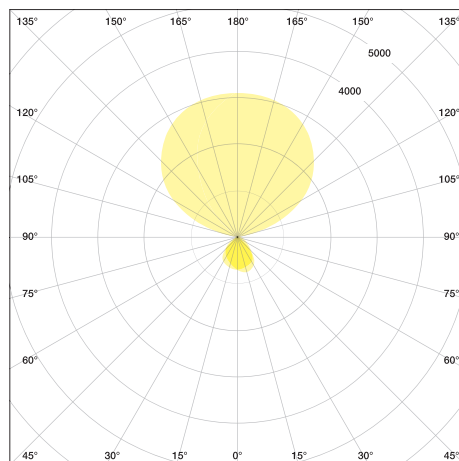

VITAWORK[®] 17

FACT SHEET

VITAWORK® 17

TECHNICAL DATA

VITAWORK® 17	
Colours	Metallic Silver/Black
Dimensions	Height: 2,040 mm
	Luminaire head (W x D x H): 542 mm x 370 mm x 32,5 mm
	Ceiling height clearance: > 2 m
Lamp base	C-shaped
Material	Aluminium, Steel (lamp base), Plastic (touch panel & side caps)
Energy efficiency	A++
Protection type	IP 20
Protection class	I ⚡

Illuminants	
Fitted with	LED
Power consumption	123 W
Light distribution	Asymmetric or Symmetric
Luminous flux direct	1,566 lm
Luminous flux indirect	14,323 lm
Nominal luminous flux	17,000 lm
Luminous efficiency	130 lm/W
Colour temperature (CCT)	4,000 K
Colour tolerance	< 3 SDCM
50,000 h	L85B10
UGR	< 19
Colour reproduction index	≥ 80
LED life	over 50,000 hours
Shock-proof plug	Schuko-plug (Typ F)*
Standby consumption	≤ 0,5 W

*Additional plugs are available. Article numbers differ. Please contact us.

TECHNICAL VIEW

LIGHT DISTRIBUTION CURVE

VITAWORK®
9241/9242/9245/9246/9249

VITAWORK®
9243/9244/9247/9248/9252

Free download at www.luctra.eu