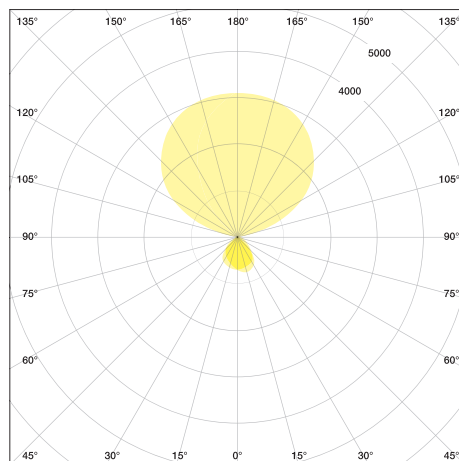

VITAWORK[®] 7

FACT SHEET

VITAWORK® 7

TECHNICAL DATA

| VITAWORK® 7 | |
|-------------------|---|
| Colours | Metallic Silver/Black |
| Dimensions | Height: 2,040 mm |
| | Luminaire head (W x D x H): 542 mm x 370 mm x 32,5 mm |
| | Ceiling height clearance: > 2 m |
| Lamp base | C-shaped |
| Material | Aluminium, Steel (lamp base), Plastic (touch panel & side caps) |
| Energy efficiency | A++ |
| Protection type | IP 20 |
| Protection class | I Ⓢ |

| Illuminants | |
|---------------------------|-------------------------|
| Fitted with | LED |
| Power consumption | 45 W |
| Light distribution | Asymmetric or Symmetric |
| Luminous flux direct | 1,566 lm |
| Luminous flux indirect | 4,790 lm |
| Nominal luminous flux | 7,000 lm |
| Luminous efficiency | 141 lm/W |
| Colour temperature (CCT) | 4,000 K |
| Colour tolerance | < 3 SDCM |
| 50,000 h | L85B10 |
| UGR | < 19 |
| Colour reproduction index | ≥ 80 |
| LED life | over 50,000 hours |
| Shock-proof plug | Schuko-plug (Typ F)* |
| Standby consumption | ≤ 0,5 W |

| Article overview | | | |
|------------------|-----------------------|--------------------|----------|
| Article number | Luminaire | Light Distribution | Control |
| 9245-140 | VITAWORK® 7 Asym. PIR | Asymmetric | PIR |
| 9246-140 | VITAWORK® 7 Asym. Dim | Asymmetric | dimnable |
| 9247-140 | VITAWORK® 7 Sym. PIR | Symmetric | PIR |
| 9248-140 | VITAWORK® 7 Sym. Dim | Symmetric | dimnable |

*Additional plugs are available. Article numbers differ. Please contact us.

TECHNICAL VIEW

LIGHT DISTRIBUTION CURVE

VITAWORK®
9241/9242/9245/9246/9249

VITAWORK®
9243/9244/9247/9248/9252

Free download at www.luctra.eu