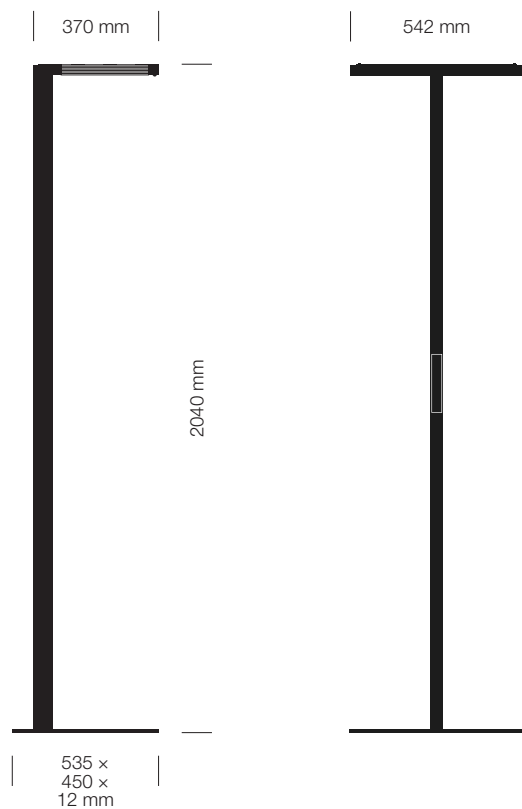

VITAWORK[®] 7

FACT SHEET

VITAWORK® 7

TECHNICAL DATA

| VITAWORK® 7 | |
|-------------------|---|
| Colours | Metallic Silver/Black |
| Dimensions | Height: 2,040 mm |
| | Luminaire head (W x D x H): 542 mm x 370 mm x 32,5 mm |
| | Ceiling height clearance: > 2 m |
| Lamp base | C-shaped |
| Material | Aluminium, Steel (lamp base), Plastic (touch panel & side caps) |
| Energy efficiency | A++ |
| Protection type | IP 20 |
| Protection class | I Ⓢ |

| Illuminants | |
|---------------------------|-------------------------|
| Fitted with | LED |
| Power consumption | 45 W |
| Light distribution | Asymmetric or Symmetric |
| Luminous flux direct | 1,566 lm |
| Luminous flux indirect | 4,790 lm |
| Nominal luminous flux | 7,000 lm |
| Luminous efficiency | 141 lm/W |
| Colour temperature (CCT) | 4,000 K |
| Colour tolerance | < 3 SDCM |
| 50,000 h | L85B10 |
| UGR | < 19 |
| Colour reproduction index | ≥ 80 |
| LED life | over 50,000 hours |
| Shock-proof plug | Schuko-plug (Typ F)* |
| Standby consumption | ≤ 0,5 W |

*Additional plugs are available. Article numbers differ. Please contact us.

TECHNICAL VIEW

LIGHT DISTRIBUTION CURVE

VITAWORK®
9241/9242/9245/9246/9249

VITAWORK®
9243/9244/9247/9248/9252

Free download at www.luctra.eu