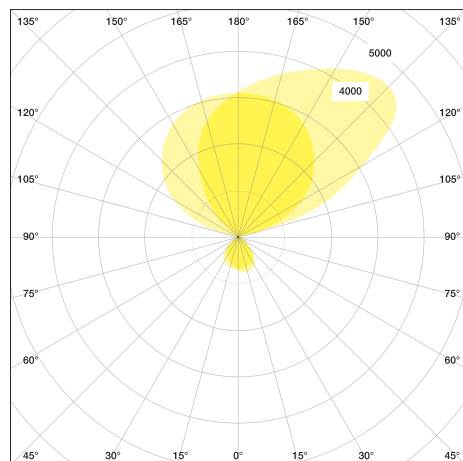

VITAWORK[®] 7

FACT SHEET

VITAWORK® 7

TECHNICAL DATA

| VITAWORK® 7 | |
|-------------------|---|
| Colours | Metallic Silver/Black |
| Dimensions | Height: 2,040 mm |
| | Luminaire head (W x D x H): 542 mm x 370 mm x 32,5 mm |
| | Ceiling height clearance: > 2 m |
| Lamp base | C-shaped |
| Material | Aluminium, Steel (lamp base), Plastic (touch panel & side caps) |
| Energy efficiency | A++ |
| Protection type | IP 20 |
| Protection class | I Ⓢ |

| Illuminants | |
|---------------------------|-------------------------|
| Fitted with | LED |
| Power consumption | 45 W |
| Light distribution | Asymmetric or Symmetric |
| Luminous flux direct | 1,566 lm |
| Luminous flux indirect | 4,790 lm |
| Nominal luminous flux | 7,000 lm |
| Luminous efficiency | 141 lm/W |
| Colour temperature (CCT) | 4,000 K |
| Colour tolerance | < 3 SDCM |
| 50,000 h | L85B10 |
| UGR | < 19 |
| Colour reproduction index | ≥ 80 |
| LED life | over 50,000 hours |
| Shock-proof plug | Schuko-plug (Typ F)* |
| Standby consumption | ≤ 0,5 W |

| Article overview | | | |
|------------------|-----------------------|--------------------|----------|
| Article number | Luminaire | Light Distribution | Control |
| 9245-140 | VITAWORK® 7 Asym. PIR | Asymmetric | PIR |
| 9246-140 | VITAWORK® 7 Asym. Dim | Asymmetric | dimnable |
| 9247-140 | VITAWORK® 7 Sym. PIR | Symmetric | PIR |
| 9248-140 | VITAWORK® 7 Sym. Dim | Symmetric | dimnable |

*Additional plugs are available. Article numbers differ. Please contact us.

TECHNICAL VIEW

LIGHT DISTRIBUTION CURVE

VITAWORK®
9241/9242/9245/9246/9249

VITAWORK®
9243/9244/9247/9248/9252

Free download at www.luctra.eu