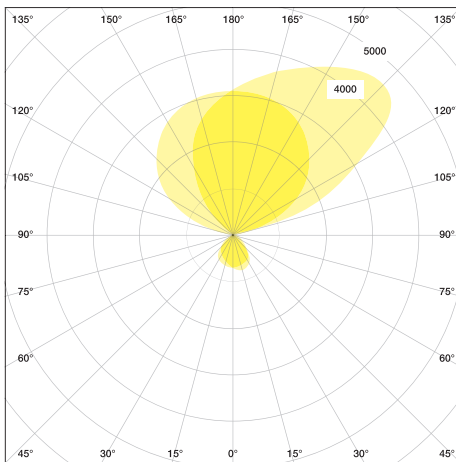

LIGHT DISTRIBUTION CURVE

VITAWORK®

VITAWORK®