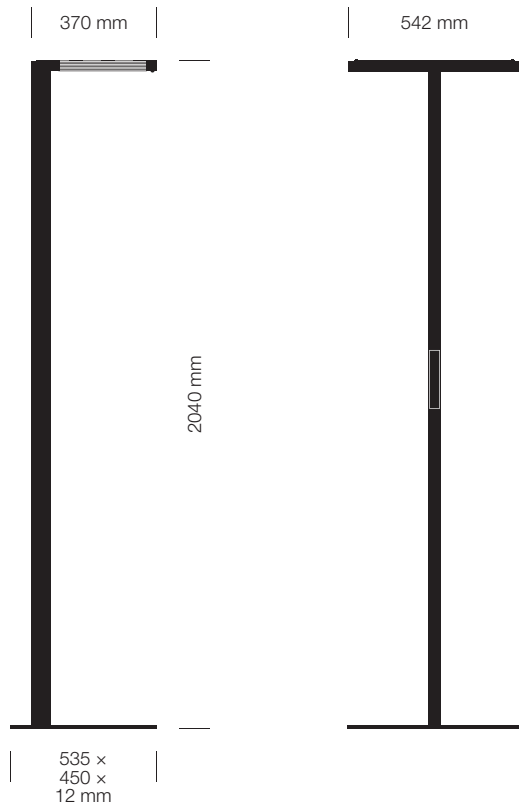

TECHNICAL VIEW