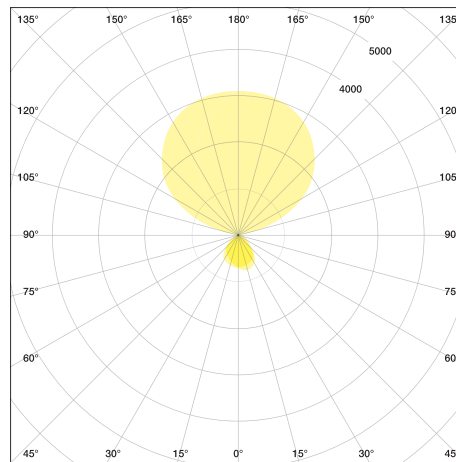

Free download at www.luctra.eu

LUCTRA

LUCTRA® is a brand of
DURABLE · Hunke & Jochheim GmbH & Co. KG
Westfalenstraße 77-79 · 58636 Iserlohn
Postfach 1753 · 58634 Iserlohn
Tel.: +49 23 71 6624 45
info@luctra.eu · www.luctra.eu