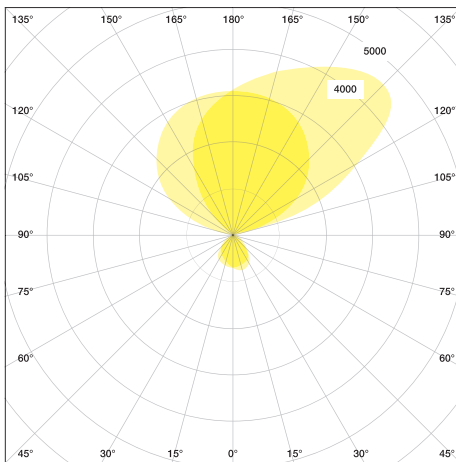

LIGHT DISTRIBUTION CURVE

VITAWORK®