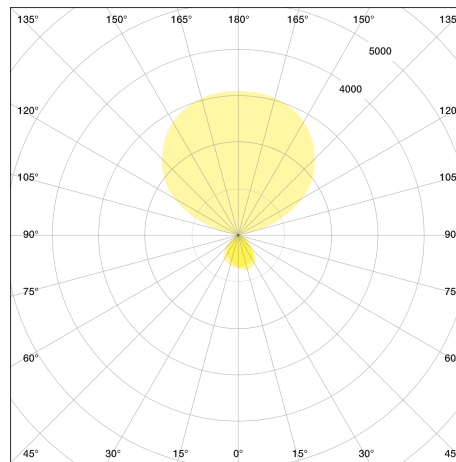

VITAWORK®

Fact Sheet

TECHNICAL DATA

VITAWORK® 17	
Colours	140 Metallic Silver/Black (similar RAL 9006 / 7021)
Dimensions	Height: 2,040 mm
	Luminaire head (W x D x H): 542 x 370 x 32,5 mm
	Ceiling height clearance: > 2 m
Weight	19 kg
Lamp base	C-shaped
Material	Aluminium, Steel (lamp base), Plastic (touch panel & side caps)
Energy efficiency	A++
Protection type	IP 20
Protection class	I Ⓢ

Illuminants	
Fitted with	LED
Power consumption	112 W
Light distribution	asymmetric
Nominal luminous flux direct	2,000 lm
Nominal luminous flux indirect	15,000 lm
Nominal luminous flux	17,000 lm
Luminous efficiency	>140 lm/W
Colour temperature (CCT)	4,000 K
Colour tolerance	< 3 SDCM
50,000 h	L85B10
UGR	< 16
Colour reproduction index	> 80
Plug	Schuko-plug (Type F) / Kettle plug + EU/CH/UK-plug
Cable length	3 m
Standby consumption	≤ 0,5 W

TECHNICAL VIEW

LIGHT DISTRIBUTION CURVE

VITAWORK®

VITAWORK®

Free download at www.luctra.eu

LUCTRA® is a brand of
DURABLE · Hunke & Jochheim GmbH & Co. KG
Westfalenstraße 77-79 · 58636 Iserlohn
Postfach 1753 · 58634 Iserlohn
Tel.: +49 23 71 6624 45
info@luctra.eu · www.luctra.eu