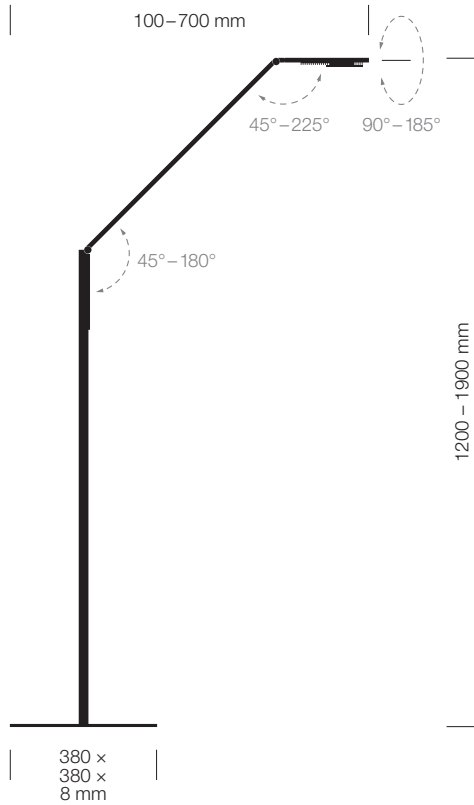

TECHNICAL VIEW

FLOOR LINEAR
9235