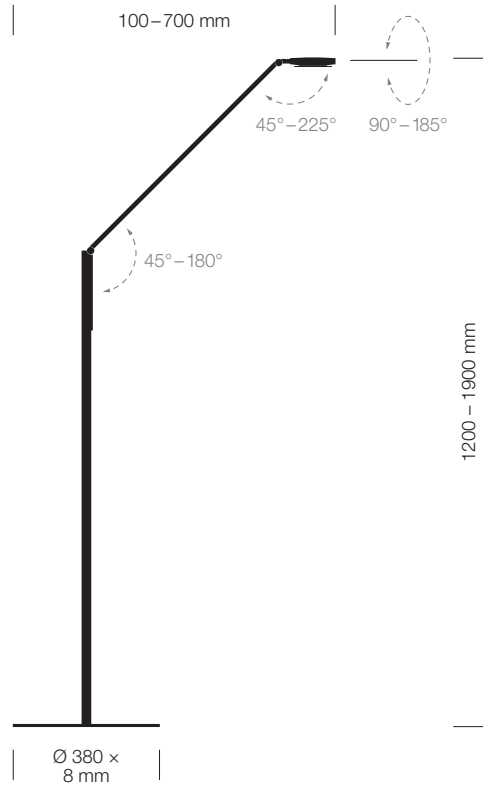

FLOOR RADIAL
9236