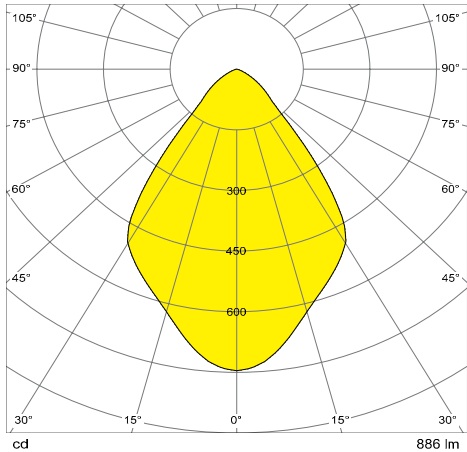

GOOD DESIGN

TECHNICAL DATA

	FLOOR LINEAR	FLOOR RADIAL
Product #	9235	9236
Colours	01 black 02 white 23 aluminium	
Dimensions	Height: 1.200 mm – 1.900 mm	
	Radius: 100 mm – 700 mm	
	Lamp base: (B × T × H):	Lamp base: (Ø):
	380 mm × 380 mm × 8 mm	380 mm × 8 mm
Material	Aluminium, zinc, steel (lamp base), glass, plastic	
Weight	11,5 kg	
Energy efficiency	A++*	
Protection type	IP 20	
Protection class	III ⚡	
Illuminants		
LEDs	2 cold white & 2 warm white LEDs (CREE)	
Power consumption	10,5 W**	
Luminous flux of luminaire:	neutral white 680 lm* Boost 900 lm**	
Light intensity	neutral white 566 cd* Boost 746 cd**	
Illuminance	1,000 lux at a height of 110 cm	
Luminous efficiency	neutral white 73 lm/W* Boost 75 lm/W**	
Colour temperature (CCT)	2.700 K <-----> 6.500 K	
Colour reproduction index	≥ 80	
Operating temperature on lamp head	≤ 40°C at 25°C ambient temperature	
Burning life	over 50,000 hours	
Standby consumption	≤ 0,5 W	
Nominal voltage	12 V DC	
Protection class	II ☑	
VITACORE®		
Operation	via VITACORE® electronics or app	
Light strength setting	stepless up to 1,000 lux	
Setting of light colour	stepless between 2,700 and 6,500 Kelvin	
Boost function	for maximal cold white lighting at 1,000 lux	
USB charging ports	2 ports	
Touch panel	made of glass	
Power supply unit		
Desktop power supply	Europlug & BS 1363 (British 3-pin) plug	
AC cable length	1,2 m	
DC cable length	1,8 m	
Nominal voltage	100–240 V, 50–60 Hz	
Power consumption	1,5 A	
Output	max. 12 V, 48 W, 4 A DC	

TECHNICAL VIEW

FLOOR LINEAR
9235

FLOOR RADIAL
9236

LIGHT INTENSITY DISTRIBUTION

Free download on
www.luctra.eu

LUCTRA

LUCTRA® is a brand of
DURABLE · Hunke & Jochheim GmbH & Co. KG
Westfalenstraße 77-79 · 58636 Iserlohn
P.O. Box 1753 · 58634 Iserlohn · Germany
Phone +49 2371 662445
info@luctra.eu · www.luctra.eu