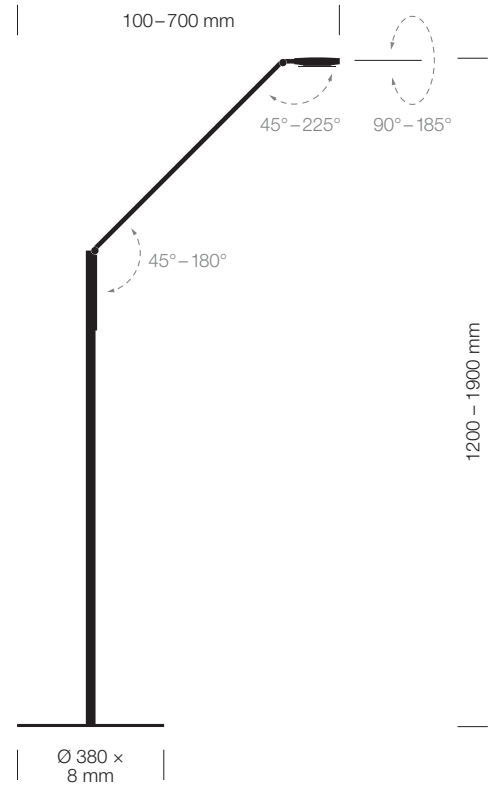

FLOOR®

Fact Sheet

TECHNICAL DATA

	FLOOR LINEAR	FLOOR RADIAL
Product	9235	9236
Colours	01 black 02 white 23 aluminium	
Dimensions	Height: 1.200 mm – 1.900 mm	
	Radius: 100 mm – 800 mm	Radius: 100 mm – 700 mm
	Lamp base: (B × T × H): 380 mm × 380 mm × 8 mm	Lamp base: (Ø): 380 mm × 8 mm
Material	Aluminium, zinc, steel (lamp base), glass, plastic	
Weight	11,5 kg	
Energy efficiency	A++*	
Protection type	IP 20	
Protection class	III ⚡	
Illuminants		
LEDs	2 cold white & 2 warm white LEDs	
Power consumption	10,5 W**	
Nominal luminous flux	neutral white 680 lm* Boost 900 lm**	
Light intensity	neutral white 566 cd* Boost 746 cd**	
Illuminance	1,000 lux at a height of 110 cm	
Luminous efficiency	neutral white 73 lm/W* Boost 75 lm/W**	
Colour temperature (CCT)	2.700 K <-----> 6.500 K	
Colour reproduction index	≥ 80	
Operating temperature on lamp head	≤ 40°C at 25°C ambient temperature	
Burning life	over 50,000 hours	
Standby consumption	≤ 0,5 W	
Nominal voltage	12 V DC	
Protection class	II ☑	
VITACORE®		
Operation	via VITACORE® electronics or app	
Light intensity setting	stepless up to 1,000 lux	
Setting of light colour	stepless between 2,700 and 6,500 Kelvin	
Boost function	for maximal cold white lighting at 1,000 lux	
USB charging ports	2 ports	
Touch panel	made of glass	
Power supply unit		
Desktop power supply	Europlug & BS 1363 (British 3-pin) plug	
AC cable length	1,2 m	
DC cable length	1,8 m	
Nominal voltage	100–240 V, 50–60 Hz	
Power consumption	1,5 A	
Output	max. 12 V, 48 W, 4 A DC	

TECHNICAL VIEW

FLOOR LINEAR
9235

FLOOR RADIAL
9236

LIGHT DISTRIBUTION CURVE

Free download at www.luctra.eu

LUCTRA

LUCTRA® is a brand of
DURABLE · Hunke & Jochheim GmbH & Co. KG
Westfalenstraße 77-79 · 58636 Iserlohn
Postfach 1753 · 58634 Iserlohn
Tel.: +49 23 71 66 24 45
info@luctra.eu · www.luctra.eu