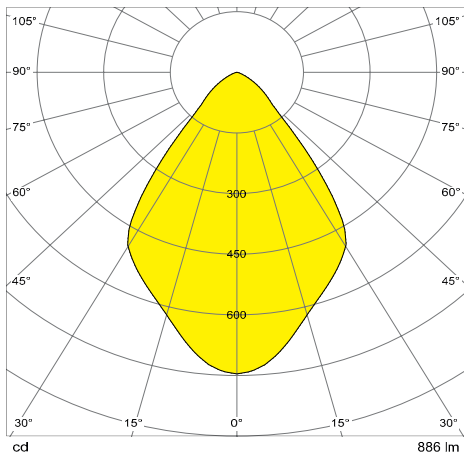

FLOOR®

Fact Sheet

TECHNICAL DATA

	FLOOR LINEAR	FLOOR RADIAL
Product	9235	9236
Colours	01 black 02 white 23 aluminium	
Dimensions	Height: 1.200 mm – 1.900 mm	
	Radius: 100 mm – 800 mm	Radius: 100 mm – 700 mm
	Lamp base: (B × T × H): 380 mm × 380 mm × 8 mm	Lamp base: (Ø): 380 mm × 8 mm
Material	Aluminium, zinc, steel (lamp base), glass, plastic	
Weight	11,5 kg	
Energy efficiency	A++*	
Protection type	IP 20	
Protection class	III ⚡	
Illuminants		
LEDs	2 cold white & 2 warm white LEDs	
Power consumption	10,5 W**	
Nominal luminous flux	neutral white 680 lm* Boost 900 lm**	
Light intensity	neutral white 566 cd* Boost 746 cd**	
Illuminance	1,000 lux at a height of 110 cm	
Luminous efficiency	neutral white 73 lm/W* Boost 75 lm/W**	
Colour temperature (CCT)	2.700 K <-----> 6.500 K	
Colour reproduction index	≥ 80	
Operating temperature on lamp head	≤ 40°C at 25°C ambient temperature	
Burning life	over 50,000 hours	
Standby consumption	≤ 0,5 W	
Nominal voltage	12 V DC	
Protection class	II ☑	
VITACORE®		
Operation	via VITACORE® electronics or app	
Light intensity setting	stepless up to 1,000 lux	
Setting of light colour	stepless between 2,700 and 6,500 Kelvin	
Boost function	for maximal cold white lighting at 1,000 lux	
USB charging ports	2 ports	
Touch panel	made of glass	
Power supply unit		
Desktop power supply	Europlug & BS 1363 (British 3-pin) plug	
AC cable length	1,2 m	
DC cable length	1,8 m	
Nominal voltage	100–240 V, 50–60 Hz	
Power consumption	1,5 A	
Output	max. 12 V, 48 W, 4 A DC	

TECHNICAL VIEW

FLOOR LINEAR
9235

FLOOR RADIAL
9236

LIGHT DISTRIBUTION CURVE

Free download at www.luctra.eu

LUCTRA

LUCTRA® is a brand of
DURABLE · Hunke & Jochheim GmbH & Co. KG
Westfalenstraße 77-79 · 58636 Iserlohn
Postfach 1753 · 58634 Iserlohn
Tel.: +49 23 71 66 24 45
info@luctra.eu · www.luctra.eu