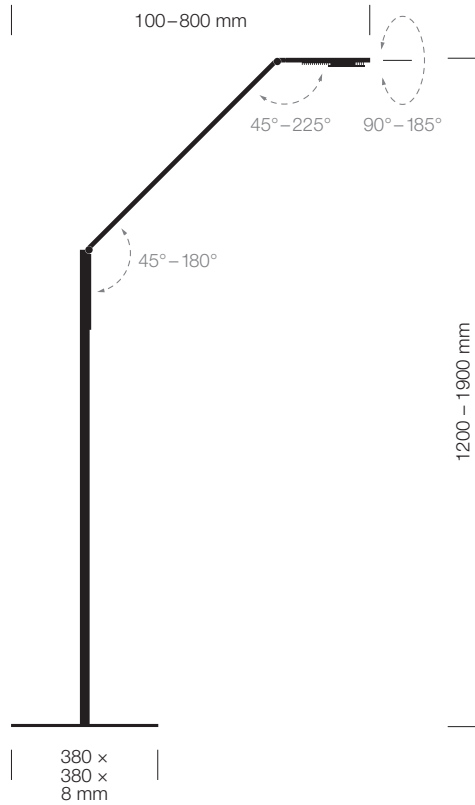

FLOOR®

Fact Sheet

TECHNICAL DATA

	FLOOR LINEAR	FLOOR RADIAL
Product	9235	9236
Colours	01 black 02 white 23 aluminium	
Dimensions	Height: 1.200 mm – 1.900 mm	
	Radius: 100 mm – 800 mm	Radius: 100 mm – 700 mm
	Lamp base: (B × T × H): 380 mm × 380 mm × 8 mm	Lamp base: (Ø): 380 mm × 8 mm
Material	Aluminium, zinc, steel (lamp base), glass, plastic	
Weight	11,5 kg	
Energy efficiency	A++*	
Protection type	IP 20	
Protection class	III ⚡	
Illuminants		
LEDs	2 cold white & 2 warm white LEDs	
Power consumption	10,5 W**	
Nominal luminous flux	neutral white 680 lm* Boost 900 lm**	
Light intensity	neutral white 566 cd* Boost 746 cd**	
Illuminance	1,000 lux at a height of 110 cm	
Luminous efficiency	neutral white 73 lm/W* Boost 75 lm/W**	
Colour temperature (CCT)	2.700 K <-----> 6.500 K	
Colour reproduction index	≥ 80	
Operating temperature on lamp head	≤ 40°C at 25°C ambient temperature	
Burning life	over 50,000 hours	
Standby consumption	≤ 0,5 W	
Nominal voltage	12 V DC	
Protection class	II ☑	
VITACORE®		
Operation	via VITACORE® electronics or app	
Light intensity setting	stepless up to 1,000 lux	
Setting of light colour	stepless between 2,700 and 6,500 Kelvin	
Boost function	for maximal cold white lighting at 1,000 lux	
USB charging ports	2 ports	
Touch panel	made of glass	
Power supply unit		
Desktop power supply	Europlug & BS 1363 (British 3-pin) plug	
AC cable length	1,2 m	
DC cable length	1,8 m	
Nominal voltage	100–240 V, 50–60 Hz	
Power consumption	1,5 A	
Output	max. 12 V, 48 W, 4 A DC	

TECHNICAL VIEW

FLOOR LINEAR
9235

FLOOR RADIAL
9236

LIGHT DISTRIBUTION CURVE

Free download at www.luctra.eu

LUCTRA

LUCTRA® is a brand of
DURABLE · Hunke & Jochheim GmbH & Co. KG
Westfalenstraße 77-79 · 58636 Iserlohn
Postfach 1753 · 58634 Iserlohn
Tel.: +49 23 71 66 24 45
info@luctra.eu · www.luctra.eu