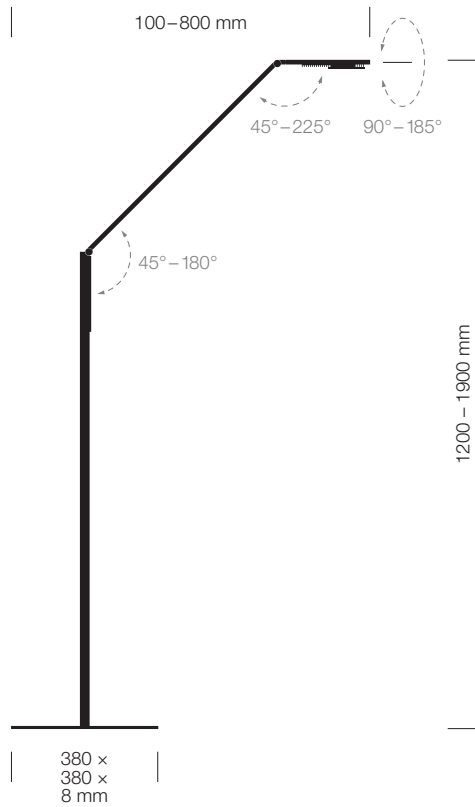

FLOOR®

Fact Sheet

TECHNICAL DATA

	FLOOR LINEAR	FLOOR RADIAL
Product	9235	9236
Colours	01 black 02 white 23 aluminium	
Dimensions	Height: 1.200 mm – 1.900 mm	
	Radius: 100 mm – 800 mm	Radius: 100 mm – 700 mm
	Lamp base: (B × T × H): 380 mm × 380 mm × 8 mm	Lamp base: (Ø): 380 mm × 8 mm
Material	Aluminium, zinc, steel (lamp base), glass, plastic	
Weight	11,5 kg	
Energy efficiency	This product contains (a) light source(es) with the energy efficiency class(es) Light source no. 16684, energy efficiency class D (Reg. 880999)	
Protection type	IP 20	
Protection class	III ⚡	
Illuminants		
LEDs	2 cold white & 2 warm white LEDs	
Power consumption	10,5 W**	
Nominal luminous flux	neutral white 680 lm* Boost 900 lm**	
Light intensity	neutral white 566 cd* Boost 746 cd**	
Illuminance	1,000 lux at a height of 110 cm	
Luminous efficiency	neutral white 73 lm/W* Boost 75 lm/W**	
Colour temperature (CCT)	2.700 K <-----> 6.500 K	
Colour reproduction index	≥ 80	
Operating temperature on lamp head	≤ 40°C at 25°C ambient temperature	
Burning life	over 50,000 hours	
Standby consumption	≤ 0,5 W	
Nominal voltage	12 V DC	
Protection class	II ☑	
VITACORE®		
Operation	via VITACORE® electronics or app	
Light intensity setting	stepless up to 1,000 lux	
Setting of light colour	stepless between 2,700 and 6,500 Kelvin	
Boost function	for maximal cold white lighting at 1,000 lux	
USB charging ports	2 ports	
Touch panel	made of glass	
Power supply unit		
Desktop power supply	Europlug & BS 1363 (British 3-pin) plug	
AC cable length	1,2 m	
DC cable length	1,8 m	
Nominal voltage	100–240 V, 50–60 Hz	
Power consumption	1,5 A	
Output	max. 12 V, 48 W, 4 A DC	

TECHNICAL VIEW

FLOOR LINEAR
9235

FLOOR RADIAL
9236

LIGHT DISTRIBUTION CURVE

Free download at www.luctra.eu

LUCTRA

LUCTRA® is a brand of
DURABLE · Hunke & Jochheim GmbH & Co. KG
Westfalenstraße 77-79 · 58636 Iserlohn
Postfach 1753 · 58634 Iserlohn
Tel.: +49 23 71 66 24 45
info@luctra.eu · www.luctra.eu