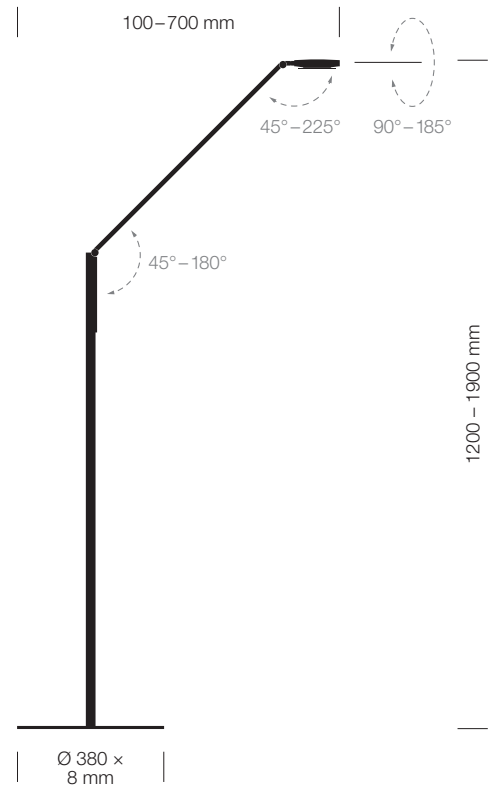

FLOOR®

Fact Sheet

TECHNICAL DATA

	FLOOR LINEAR	FLOOR RADIAL
Product	9235	9236
Colours	01 black 02 white 23 aluminium	
Dimensions	Height: 1.200 mm – 1.900 mm	
	Radius: 100 mm – 800 mm	Radius: 100 mm – 700 mm
	Lamp base: (B × T × H): 380 mm × 380 mm × 8 mm	Lamp base: (Ø): 380 mm × 8 mm
Material	Aluminium, zinc, steel (lamp base), glass, plastic	
Weight	11,5 kg	
Energy efficiency	This product contains (a) light source(es) with the energy efficiency class(es) Light source no. 16684, energy efficiency class D (Reg. 880999)	
Protection type	IP 20	
Protection class	III ⚡	
Illuminants		
LEDs	2 cold white & 2 warm white LEDs	
Power consumption	10,5 W**	
Nominal luminous flux	neutral white 680 lm* Boost 900 lm**	
Light intensity	neutral white 566 cd* Boost 746 cd**	
Illuminance	1,000 lux at a height of 110 cm	
Luminous efficiency	neutral white 73 lm/W* Boost 75 lm/W**	
Colour temperature (CCT)	2.700 K <-----> 6.500 K	
Colour reproduction index	≥ 80	
Operating temperature on lamp head	≤ 40°C at 25°C ambient temperature	
Burning life	over 50,000 hours	
Standby consumption	≤ 0,5 W	
Nominal voltage	12 V DC	
Protection class	II ☑	
VITACORE®		
Operation	via VITACORE® electronics or app	
Light intensity setting	stepless up to 1,000 lux	
Setting of light colour	stepless between 2,700 and 6,500 Kelvin	
Boost function	for maximal cold white lighting at 1,000 lux	
USB charging ports	2 ports	
Touch panel	made of glass	
Power supply unit		
Desktop power supply	Europlug & BS 1363 (British 3-pin) plug	
AC cable length	1,2 m	
DC cable length	1,8 m	
Nominal voltage	100–240 V, 50–60 Hz	
Power consumption	1,5 A	
Output	max. 12 V, 48 W, 4 A DC	

TECHNICAL VIEW

FLOOR LINEAR
9235

FLOOR RADIAL
9236

LIGHT DISTRIBUTION CURVE

Free download at www.luctra.eu

LUCTRA

LUCTRA® is a brand of
DURABLE · Hunke & Jochheim GmbH & Co. KG
Westfalenstraße 77-79 · 58636 Iserlohn
Postfach 1753 · 58634 Iserlohn
Tel.: +49 23 71 66 24 45
info@luctra.eu · www.luctra.eu