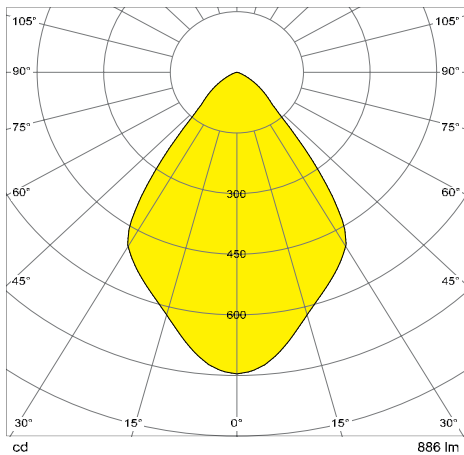

FLOOR®

Fact Sheet

TECHNICAL DATA

	FLOOR LINEAR	FLOOR RADIAL
Product	9235	9236
Colours	01 black 02 white 23 aluminium	
Dimensions	Height: 1.200 mm – 1.900 mm	
	Radius: 100 mm – 800 mm	Radius: 100 mm – 700 mm
	Lamp base: (B × T × H): 380 mm × 380 mm × 8 mm	Lamp base: (Ø): 380 mm × 8 mm
Material	Aluminium, zinc, steel (lamp base), glass, plastic	
Weight	11,5 kg	
Energy efficiency	This product contains (a) light source(es) with the energy efficiency class(es) Light source no. 16684, energy efficiency class D (Reg. 880999)	
Protection type	IP 20	
Protection class	III ⚡	
Illuminants		
LEDs	2 cold white & 2 warm white LEDs	
Power consumption	10,5 W**	
Nominal luminous flux	neutral white 680 lm* Boost 900 lm**	
Light intensity	neutral white 566 cd* Boost 746 cd**	
Illuminance	1,000 lux at a height of 110 cm	
Luminous efficiency	neutral white 73 lm/W* Boost 75 lm/W**	
Colour temperature (CCT)	2.700 K <-----> 6.500 K	
Colour reproduction index	≥ 80	
Operating temperature on lamp head	≤ 40°C at 25°C ambient temperature	
Burning life	over 50,000 hours	
Standby consumption	≤ 0,5 W	
Nominal voltage	12 V DC	
Protection class	II ☑	
VITACORE®		
Operation	via VITACORE® electronics or app	
Light intensity setting	stepless up to 1,000 lux	
Setting of light colour	stepless between 2,700 and 6,500 Kelvin	
Boost function	for maximal cold white lighting at 1,000 lux	
USB charging ports	2 ports	
Touch panel	made of glass	
Power supply unit		
Desktop power supply	Europlug & BS 1363 (British 3-pin) plug	
AC cable length	1,2 m	
DC cable length	1,8 m	
Nominal voltage	100–240 V, 50–60 Hz	
Power consumption	1,5 A	
Output	max. 12 V, 48 W, 4 A DC	

TECHNICAL VIEW

FLOOR LINEAR
9235

FLOOR RADIAL
9236

LIGHT DISTRIBUTION CURVE

Free download at www.luctra.eu

LUCTRA

LUCTRA® is a brand of
DURABLE · Hunke & Jochheim GmbH & Co. KG
Westfalenstraße 77-79 · 58636 Iserlohn
Postfach 1753 · 58634 Iserlohn
Tel.: +49 23 71 66 24 45
info@luctra.eu · www.luctra.eu