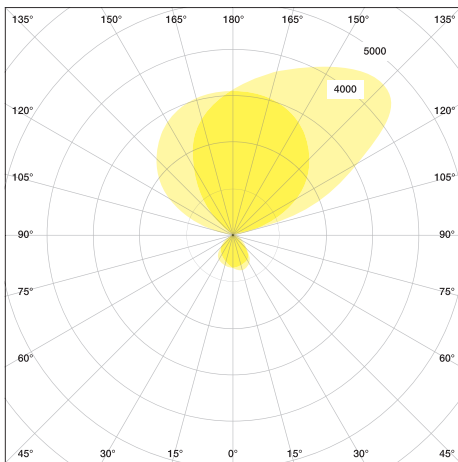

LIGHT DISTRIBUTION CURVE

VITAWORK®

VITAWORK®