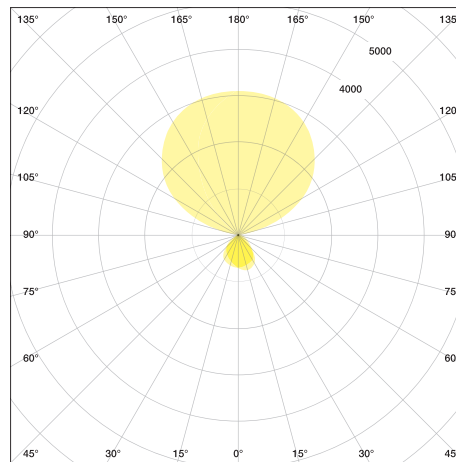

VITAWORK®

Fact Sheet

TECHNICAL DATA

VITAWORK® 12	
Colours	140 Metallic Silver/Black (similar RAL 9006 / 7021)
Dimensions	Height: 2,040 mm
	Luminaire head (W x D x H): 542 x 370 x 32,5 mm
	Ceiling height clearance: > 2 m
Weight	19 kg
Lamp base	C-shaped
Material	Aluminium, Steel (lamp base), Plastic (touch panel & side caps)
Energy efficiency	A++
Protection type	IP 20
Protection class	I Ⓢ

Illuminants	
Fitted with	LED
Power consumption	79 W
Light distribution	symmetric
Nominal luminous flux direct	2,000 lm
Nominal luminous flux indirect	10,000 lm
Nominal luminous flux	12,000 lm
Luminous efficiency	> 135 lm/W
Colour temperature (CCT)	4,000 K
Colour tolerance	< 3 SDCM
50,000 h	L85B10
UGR	< 16
Colour reproduction index	> 80
Plug	Schuko-plug (Type F) / Kettle plug + EU/CH/UK - Plug
Cable length	3 m
Standby consumption	≤ 0,5 W

TECHNICAL VIEW

LIGHT DISTRIBUTION CURVE

VITAWORK®

VITAWORK®

Free download at www.luctra.eu

LUCTRA® is a brand of
DURABLE · Hunke & Jochheim GmbH & Co. KG
Westfalenstraße 77-79 · 58636 Iserlohn
Postfach 1753 · 58634 Iserlohn
Tel.: +49 23 71 6624 45
info@luctra.eu · www.luctra.eu