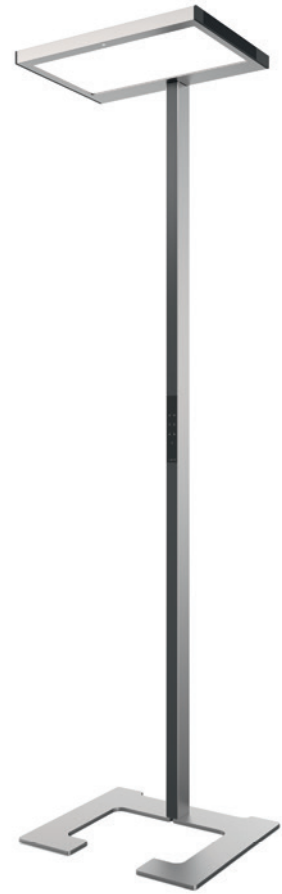

TECHNICAL VIEW