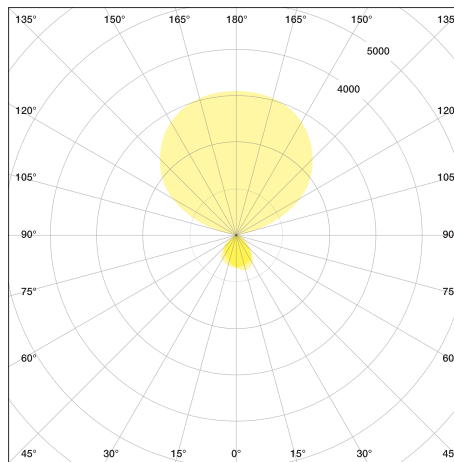

VITAWORK®

Fact Sheet

TECHNICAL DATA

| VITAWORK® 7 | |
|-------------------|---|
| Colours | 140 Metallic Silver/Black (similar RAL 9006 / 7021) |
| Dimensions | Height: 2,040 mm |
| | Luminaire head (W x D x H): 542 x 370 x 32,5 mm |
| | Ceiling height clearance: > 2 m |
| Weight | 19 kg |
| Lamp base | C-shaped |
| Material | Aluminium, Steel (lamp base), Plastic (touch panel & side caps) |
| Energy efficiency | A++ |
| Protection type | IP 20 |
| Protection class | I ⚡ |

| Illuminants | |
|--------------------------------|--|
| Fitted with | LED |
| Power consumption | 50 W |
| Light distribution | symmetric |
| Nominal luminous flux direct | 2,000 lm |
| Luminous flux indirect | 5,000 lm |
| Nominal luminous flux indirect | 7,000 lm |
| Luminous efficiency | >130 lm/W |
| Colour temperature (CCT) | 4.000 K |
| Colour tolerance | < 3 SDCM |
| 50,000 h | L85B10 |
| UGR | < 16 |
| Colour reproduction index | > 80 |
| Plug | Schuko-plug (Type F) / Kettle plug + EU/CH/UK - plug |
| Cable length | 3 m |
| Standby consumption | ≤ 0,5 W |

TECHNICAL VIEW

LIGHT DISTRIBUTION CURVE

VITAWORK®

VITAWORK®

Free download at www.luctra.eu

LUCTRA® is a brand of
DURABLE · Hunke & Jochheim GmbH & Co. KG
Westfalenstraße 77-79 · 58636 Iserlohn
Postfach 1753 · 58634 Iserlohn
Tel.: +49 23 71 6624 45
info@luctra.eu · www.luctra.eu