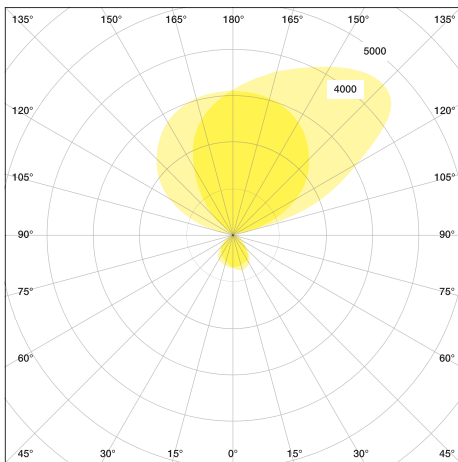

LIGHT DISTRIBUTION CURVE

VITAWORK®