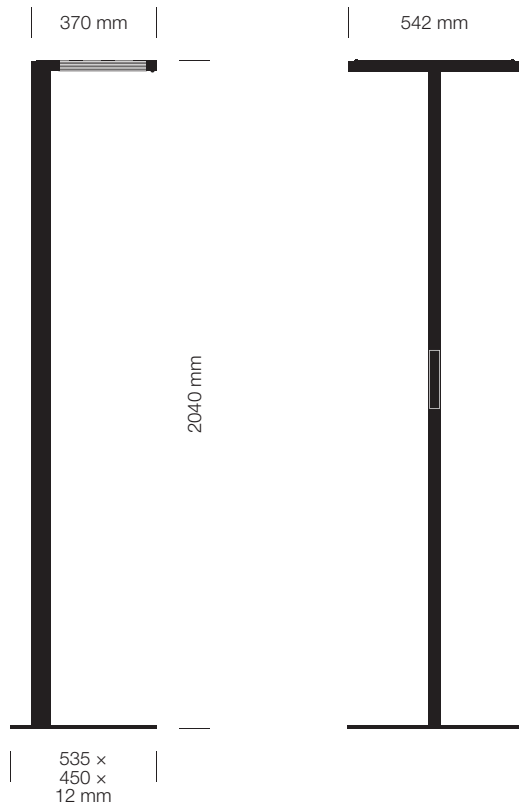

TECHNICAL VIEW