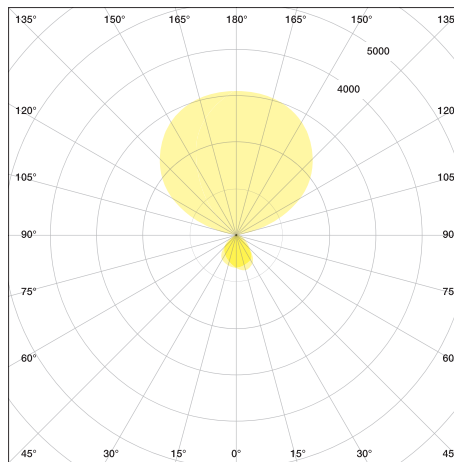

VITAWORK®

Fact Sheet

TECHNICAL DATA

VITAWORK® 17	
Colours	140 Metallic Silver/Black (similar RAL 9006 / 7021)
Dimensions	Height: 2,040 mm
	Luminaire head (W x D x H): 542 x 370 x 32,5 mm
	Ceiling height clearance: > 2 m
Weight	19 kg
Lamp base	C-shaped
Material	Aluminium, Steel (lamp base), Plastic (touch panel & side caps)
Energy efficiency	A++
Protection type	IP 20
Protection class	I ⚡

Illuminants	
Fitted with	LED
Power consumption	112 W
Light distribution	symmetric
Nominal luminous flux direct	2,000 lm
Nominal luminous flux indirect	15,000 lm
Nominal luminous flux	17,000 lm
Luminous efficiency	>140 lm/W
Colour temperature (CCT)	4,000 K
Colour tolerance	< 3 SDCM
50,000 h	L85B10
UGR	< 16
Colour reproduction index	> 80
Plug	Schuko-plug (Type F) / Kettle plug + EU/CH/UK-plug
Cable length	3 m
Standby consumption	≤ 0,5 W

TECHNICAL VIEW

LIGHT DISTRIBUTION CURVE

VITAWORK®

VITAWORK®

Free download at www.luctra.eu

LUCTRA® is a brand of
DURABLE · Hunke & Jochheim GmbH & Co. KG
Westfalenstraße 77-79 · 58636 Iserlohn
Postfach 1753 · 58634 Iserlohn
Tel.: +49 23 71 6624 45
info@luctra.eu · www.luctra.eu