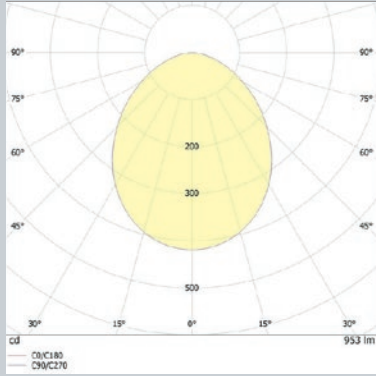

Dimensions and details

| Product | Power supply | Prod. code | Colour |
|--------------------|---------------|------------|--|
| LUCTRA® TABLE LITE | Euro standard | 9214 | 01 black, 02 white, 23 silver, 32 petrol |
| | UK standard | 9213 | 01 black, 02 white, 23 silver |
| LUCTRA® FLOOR LITE | Euro standard | 9288 | 01 black, 23 silver |
| | UK standard | 9289 | 01 black |