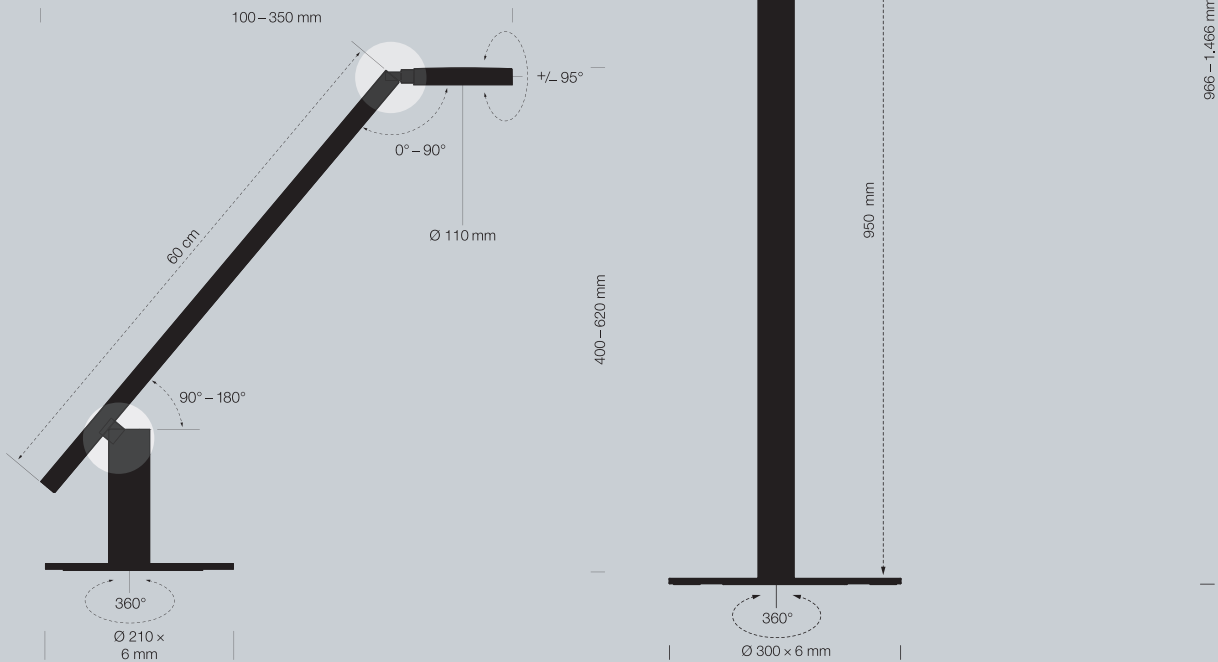

Dimensions and details

| Product | Power supply | Prod. code | Colour |
|--------------------|---------------|------------|--|
| LUCTRA® TABLE LITE | Euro standard | 9214 | 01 black, 02 white, 23 silver, 32 petrol |
| | UK standard | 9213 | 01 black, 02 white, 23 silver |
| LUCTRA® FLOOR LITE | Euro standard | 9288 | 01 black, 23 silver |
| | UK standard | 9289 | 01 black |