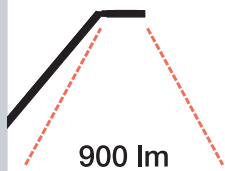

2.700 –
6.500 K

5 different
colour
temperature
settings

High
light current
of 900 lm

0 sec. > 100%

Instant
full light

More focus and attentiveness with colder light

More well-being and relaxation with warmer light