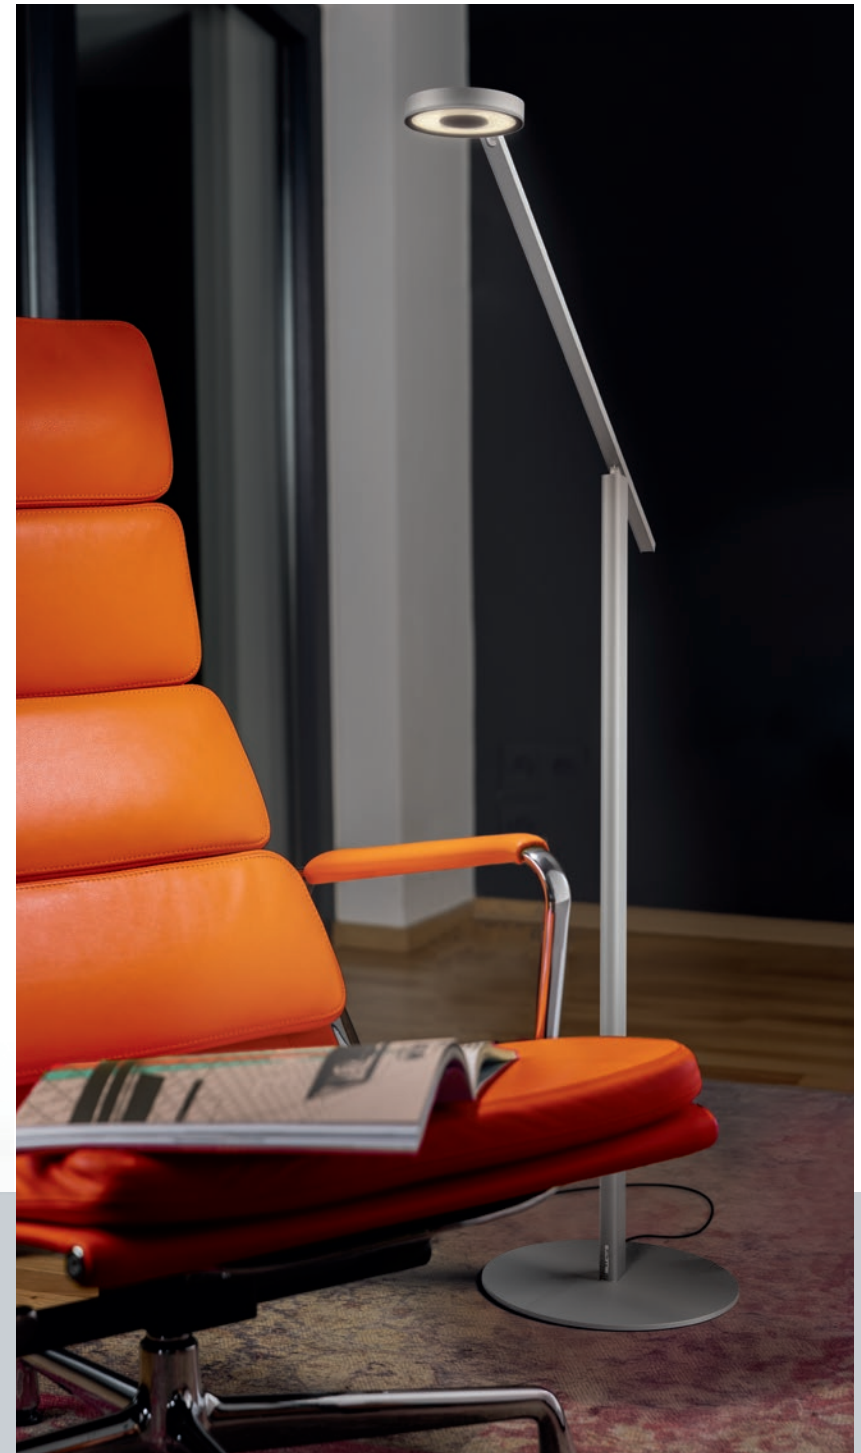

move to
LITE

reddot award

PLUS X AWARD

Visit
lucra.eu

LUCTRA® LITE

- Perfect lighting
- Supports health and well-being
- Innovative gesture control

Our LED lamps support the body's individual daily rhythm and internal clock by providing the optimum colour temperature and light intensity.

By realistically imitating daylight, the lamp encourages healthy hormone production and mental well-being.

Thanks to their universal USB-C ports, these lamps are very flexible in use. Connect them to your laptop or powerbank to use them on the go.