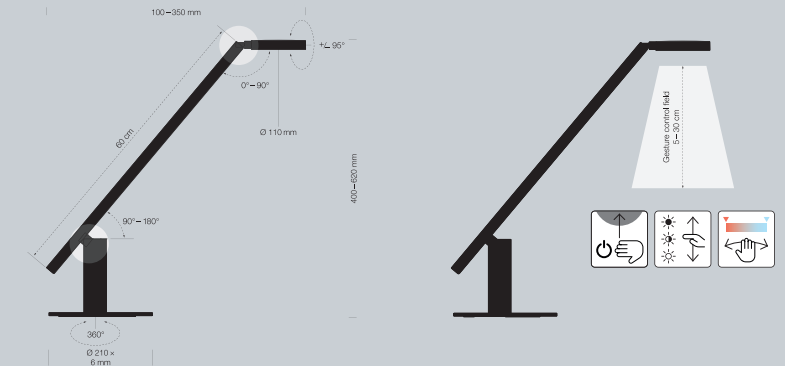

move to LITE

LUCTRA® TABLE LITE 9214 01

LED table lamp with biologically effective light and innovative gesture control

- Supports the individual daily rhythm and the body clock with optimal colour temperature and intensity of light
- Realistic imitation of daylight for healthy hormone production and mental well-being
- Intuitive three-dimensional gesture control for adjustment of light intensity and light colour
- Homogeneous illumination of the workspace
- Realistic colour reproduction and contrast due to tightly toleranced binnings
- Universal USB-C connection for powering the luminaire via a laptop or an external battery via a laptop or an external battery

78°

>50.000 h

2.700–
6.500 K

www.tuv.com
ID 1111274648

900 lm / 690 lx
at 0.6 m height

Ra/CRI >90

kWh
1.000 h ca. 10

On/Off
via gesture

Colour
temperature
via gesture

Light/Dark
via gesture

more
information

LUCTRA
LUCTRA® is a brand of DURABLE

DURABLE · Hunke & Jochheim GmbH & Co. KG
Westfalenstraße 77–79 · 58636 Iserlohn · Germany
Phone +49 2371 6624 45
info@luctra.eu · luctra.eu