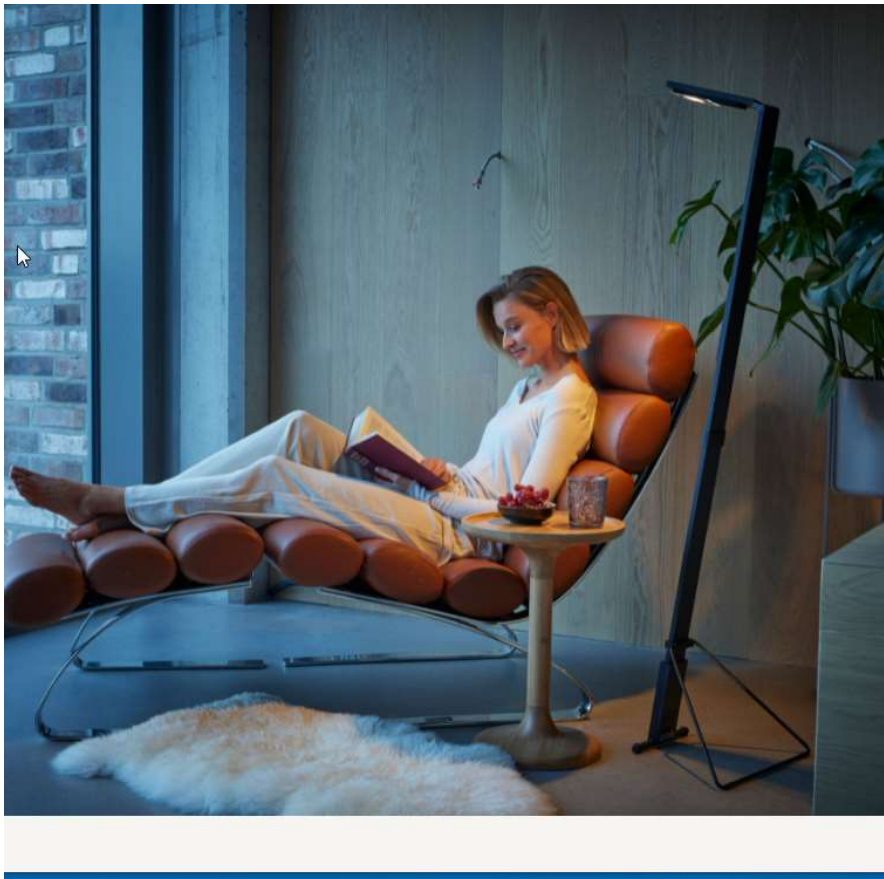

No matter where you use the lamp, you can still lean it against walls or furniture, but it’s no longer a must. LUCTRA® FLEX supplies good light exactly where it is needed at any time of day for up to 25 hours without a power socket.

The lamp holder LUCTRA® FLEX SOLO can be easily fitted in just a few steps and provides a stable base for your lamp wherever it is located. The body of the lamp can be tilted either forwards or backwards. The steel base weighs just 500 g and is approx. 35 cm in size. It is compatible with all LUCTRA® FLEX lamps and is available from specialist retailers as an accessory product.

Flexible application

LUCTRA® FLEX® weighs in at just 2 kg and is 130 cm high – a very practical size and weight. It can easily be moved around and used anywhere in your house, garden or office. The lamp head is also rotatable by 180° and can be used for indirect lighting as well. The rubberised edge protection can be adjusted easily and protects the lamp when it is leaning against rough furniture surfaces. This cordless lamp is available in the orange, black, white and aluminium.

Atmospheric lighting

Just like the table and floor lamps in the LUCTRA® range, LUCTRA® FLEX can almost perfectly simulate natural daylight. Not only does this useful lamp provide pleasant lighting wherever users require, it also supports their internal clock and thus enhances their happiness and well-being. Especially for the hours of relaxation, LUCTRA® FLEX® creates a cosy lighting atmosphere.